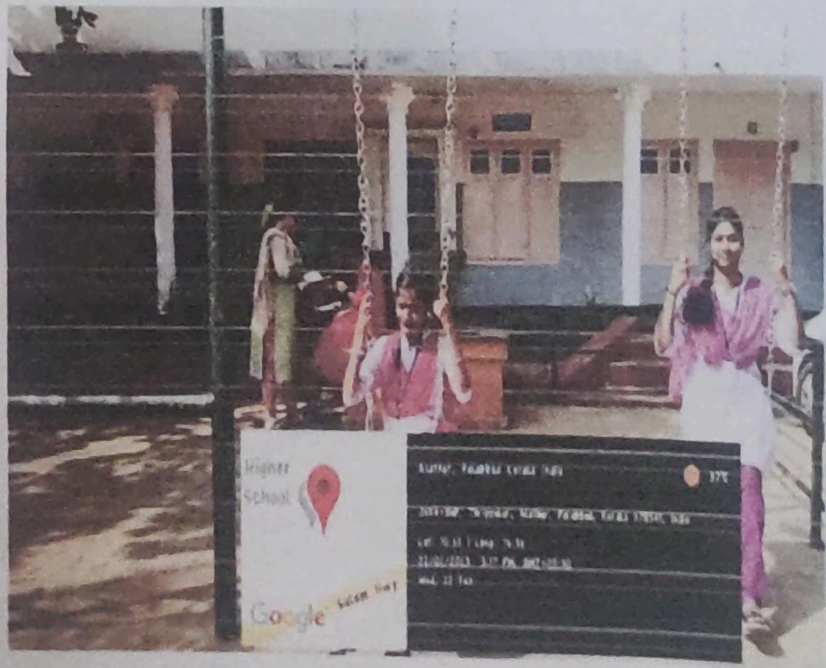

Recreational Facility

PRINCIPAL,
A. S. B. Ed, Training College
Alathur (PO), Palakkad-Dc
Kerala - 678 541.