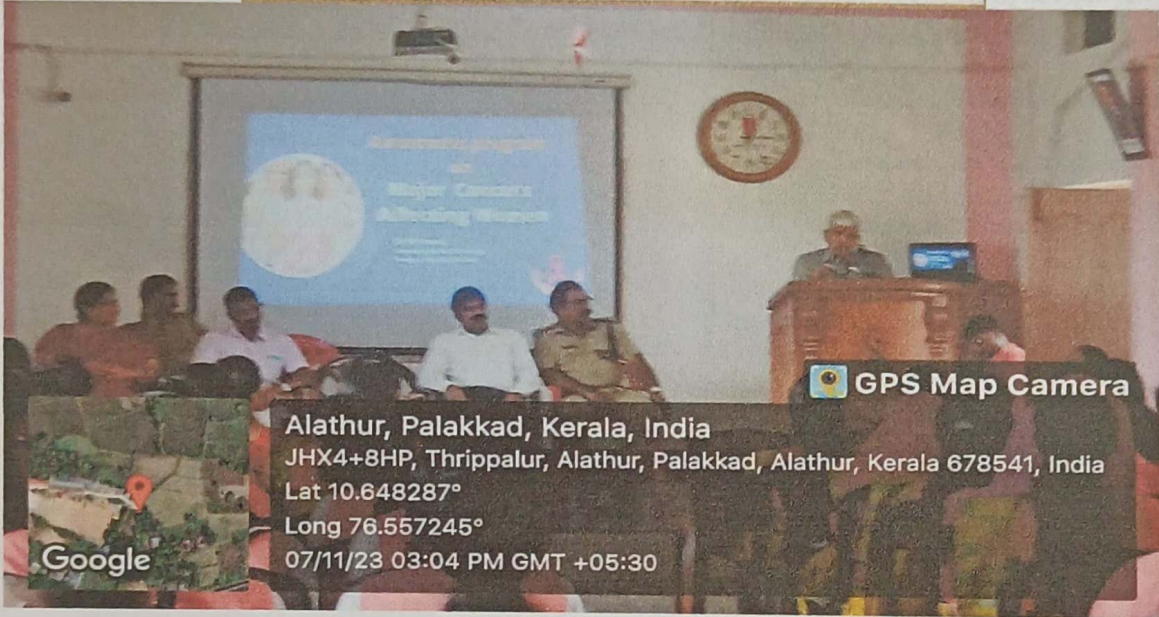

लोकाः समस्ताः सुखिनो भवन्तु

BRAHMANANDA SWAMI SIVAYOGI B.Ed TRAINING COLLEGE

Recognised by NCTE & Affiliated to the University of Calicut
NAAC Accredited B++ Grade with 2.85 CGPA (1st Cycle)

Date : .....

Community Engagement