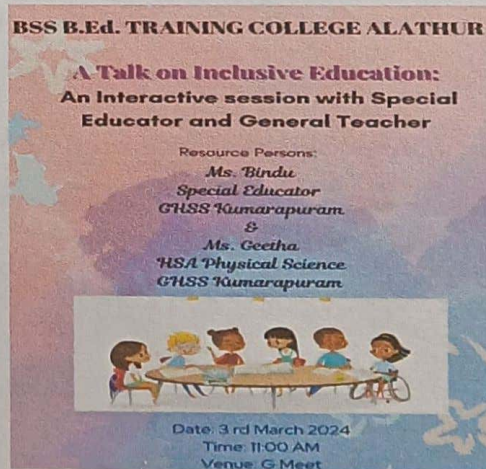

लोकः समस्ताः सुखिनो भवन्तु

BRAHMANANDA SWAMI SIVAYOGI B.ED TRAINING COLLEGE

Recognised by NCTE & Affiliated to the University of Calicut
NAAC Accredited B++ Grade with 2.85 CGPA (1st Cycle)

Date : .....

Facilitating Inclusive Education

Conducting interaction session with special education teacher – Bindu teacher, and