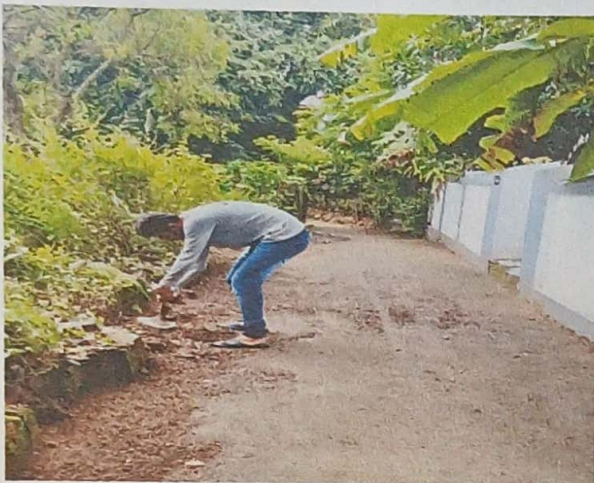

लोकः समस्ताः सुखिनो भवन्तु

BRAHMANANDA SWAMI SIVAYOGI B.Ed TRAINING COLLEGE

Recognised by NCTE & Affiliated to the University of Calicut
NAAC Accredited B++ Grade with 2.85 CGPA (1st Cycle)

Date : .....