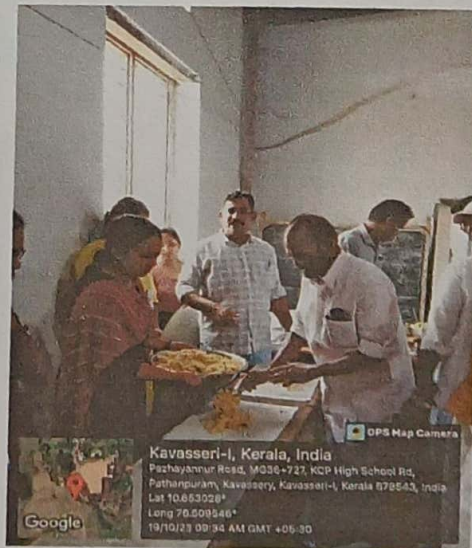

Kavasseri-I, Kerala, India
Pazhayannur Road, MG36+727, KCP High School Rd,
Pathanpuram, Kavassery, Kavasseri-I, Kerala 678543, India
Lat 10.653097°
Long 76.509692°
19/10/23 09:34 AM GMT +05:30

GPS Map Camera