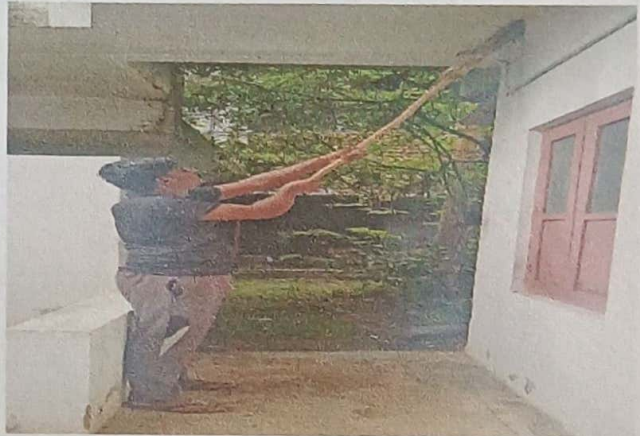

लोकः समस्ताः सुखिनो भवन्तु

BRAHMANANDA SWAMI SIVAYOGI B.Ed TRAINING COLLEGE

Recognised by NCTE & Affiliated to the University of Calicut
NAAC Accredited B++ Grade with 2.85 CGPA (1st Cycle)

Date : .....