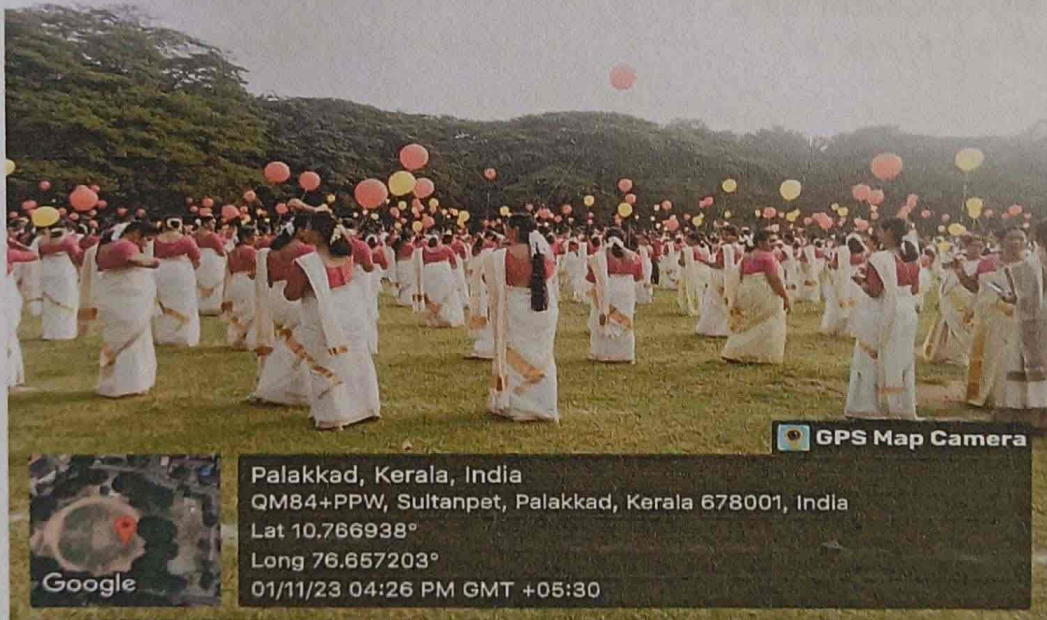

Palakkad, Kerala, India
QM84+PPW, Sultanpet, Palakkad, Kerala 678001, India
Lat 10.766938°
Long 76.657203°
01/11/23 04:26 PM GMT +05:30

GPS Map Camera