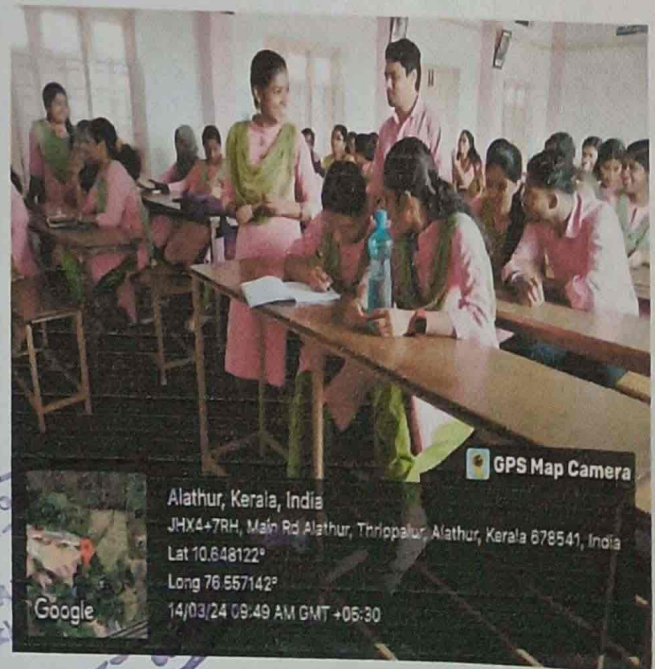

Quiz Competition

Alathur P.O, Palakkad, Kerala. PIN - 678541 ☎ 04922-224415

✉ bssaltr@gmail.com 🌐 www.bsstcaltr.com

Alathur Palakkad - 678 541, Kerala