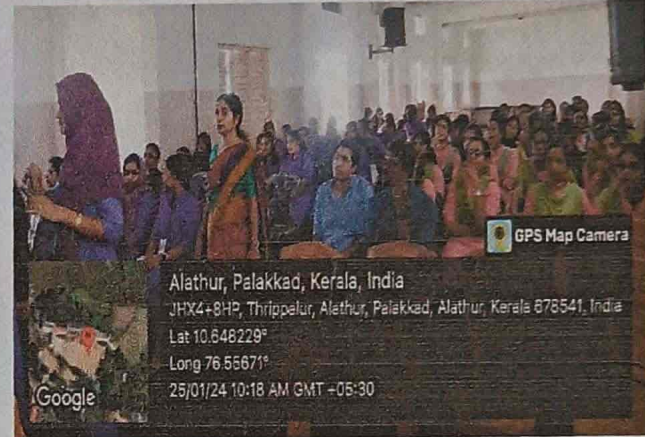

Alathur, Palakkad, Kerala, India
JHX4+8HP, Thrippalur, Alathur, Palakkad, Alathur, Kerala 678541, India
Lat 10.648229°
Long 76.55671°
25/01/24 10:18 AM GMT +05:30

Cultural Exchange programme