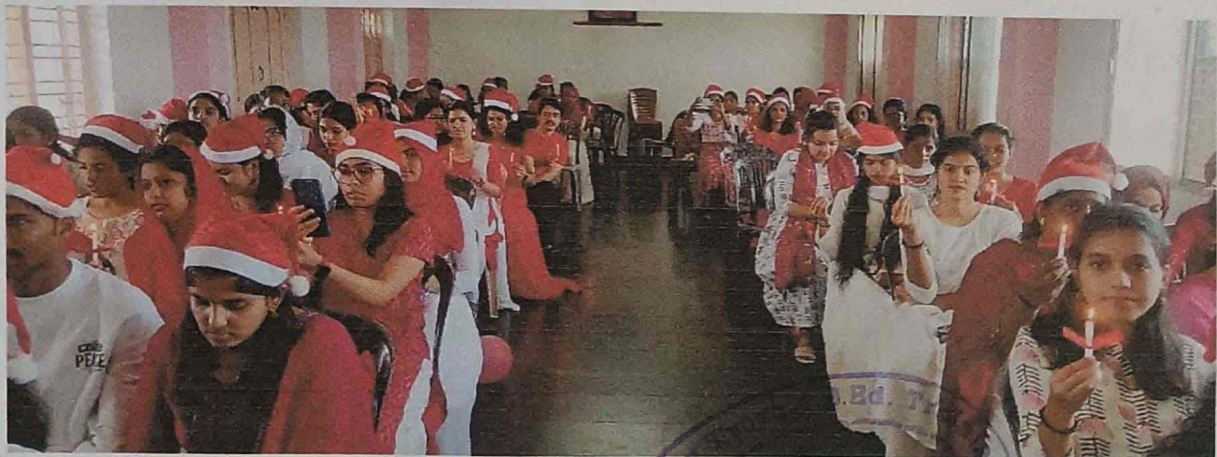

लोकाः समस्ताः सुखिनो भवन्तु

BRAHMANANDA SWAMI SIVAYOGI B.Ed TRAINING COLLEGE

Recognised by NCTE & Affiliated to the University of Calicut
NAAC Accredited B++ Grade with 2.85 CGPA (1st Cycle)

Christmas celebration

Alathur P.O, Palakkad, Kerala. PIN - 678541 ☎ 04922-224415

☎ bssaltr@gmail.com ☎ www.bsstcaltr.com

PRINCIPAL
S. S. B. Ed. Training College
Alathur (PO), Palakkad-DU
Kerala - 678 541.