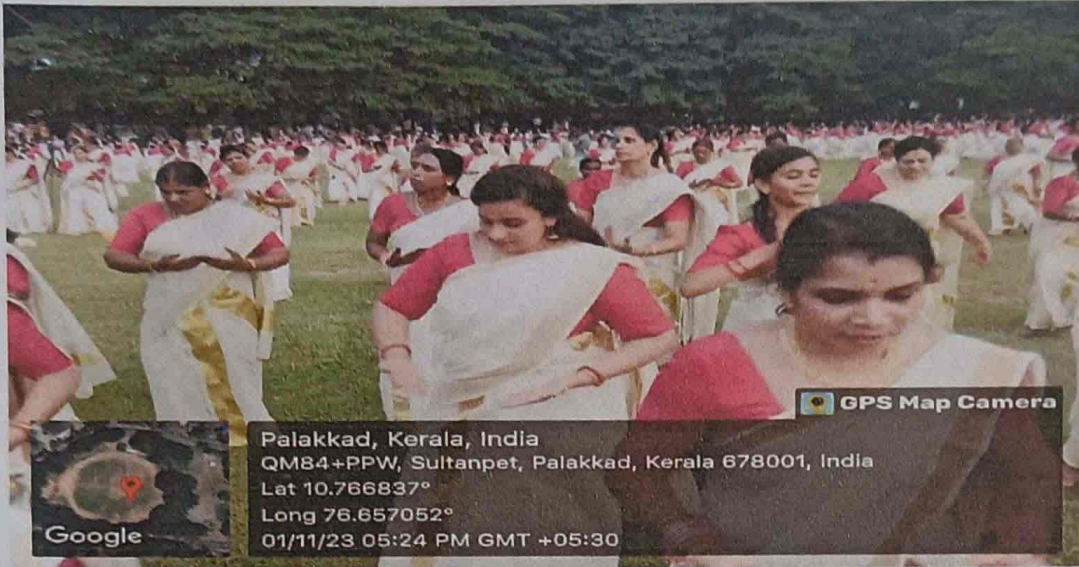

लोकाः समस्ताः सुखिनो भवन्तु

BRAHMANANDA SWAMI SIVAYOGI B.Ed TRAINING COLLEGE

Recognised by NCTE & Affiliated to the University of Calicut
NAAC Accredited B++ Grade with 2.85 CGPA (1st Cycle)

Megathiruvathira – Kerala Piravi 2023

Palakkad, Kerala, India
QM84+PPW, Sultanpet, Palakkad, Kerala 678001, India
Lat 10.766837°
Long 76.657052°
01/11/23 05:24 PM GMT +05:30

GPS Map Camera