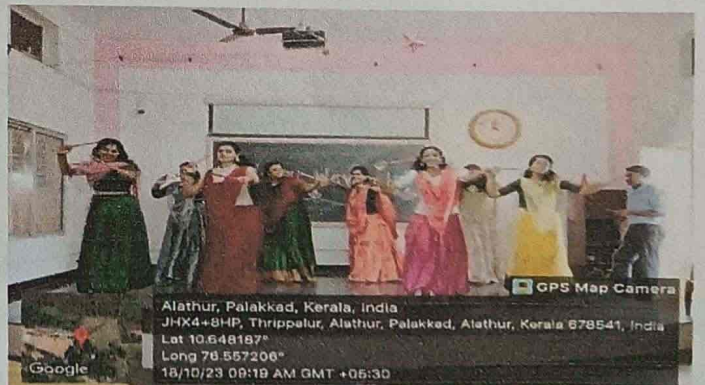

Vijaya dasami

[Handwritten Signature]
PRINCIPAL,
S. B.Ed. Training College
Alathur (PO), Palakkad-Dt.
Kerala - 678 641.