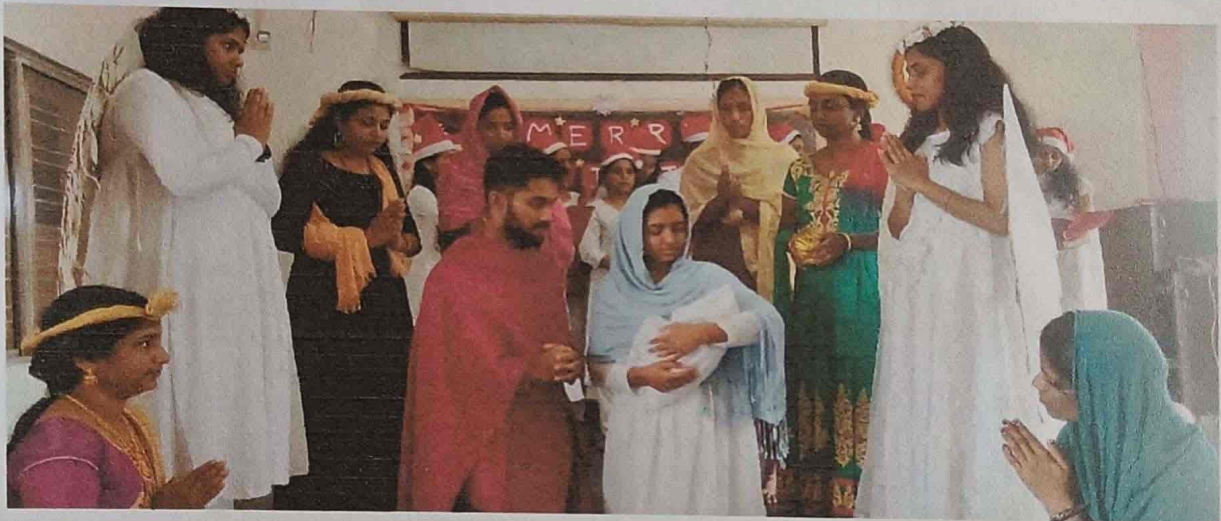

लोकाः समस्ताः सुखिनो भवन्तु

BRAHMANANDA SWAMI SIVAYOGI B.Ed TRAINING COLLEGE

Recognised by NCTE & Affiliated to the University of Calicut
NAAC Accredited B++ Grade with 2.85 CGPA (1st Cycle)

Christmas celebration

Alathur P.O, Palakkad, Kerala. PIN - 678541 ☎ 04922-224415

☎ bssaltr@gmail.com ☎ www.bsstcaltr.com

PRINCIPAL
S. S. B. Ed. Training College
Alathur (PO), Palakkad-DU
Kerala - 678 541.